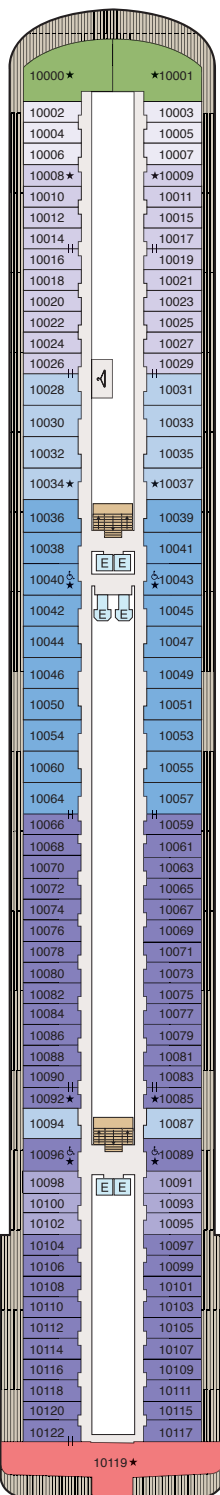

DECK PLANS

Allura

Deck 10

STATEROOM COLOR LEGEND

- Owner's Suite (OS)
- Vista Suite (VS)
- Penthouse Suite (PH2)
- Penthouse Suite (PH3)
- Concierge Level Veranda (A1)
- Concierge Level Veranda (A2)
- Concierge Level Veranda (A3)
- Concierge Level Veranda (A4)

SYMBOL LEGEND

- E Elevator
- ★ Triple with Sofabed
- ♿ Wheelchair Accessible
- ⌄ Launderette
- || Connecting Staterooms